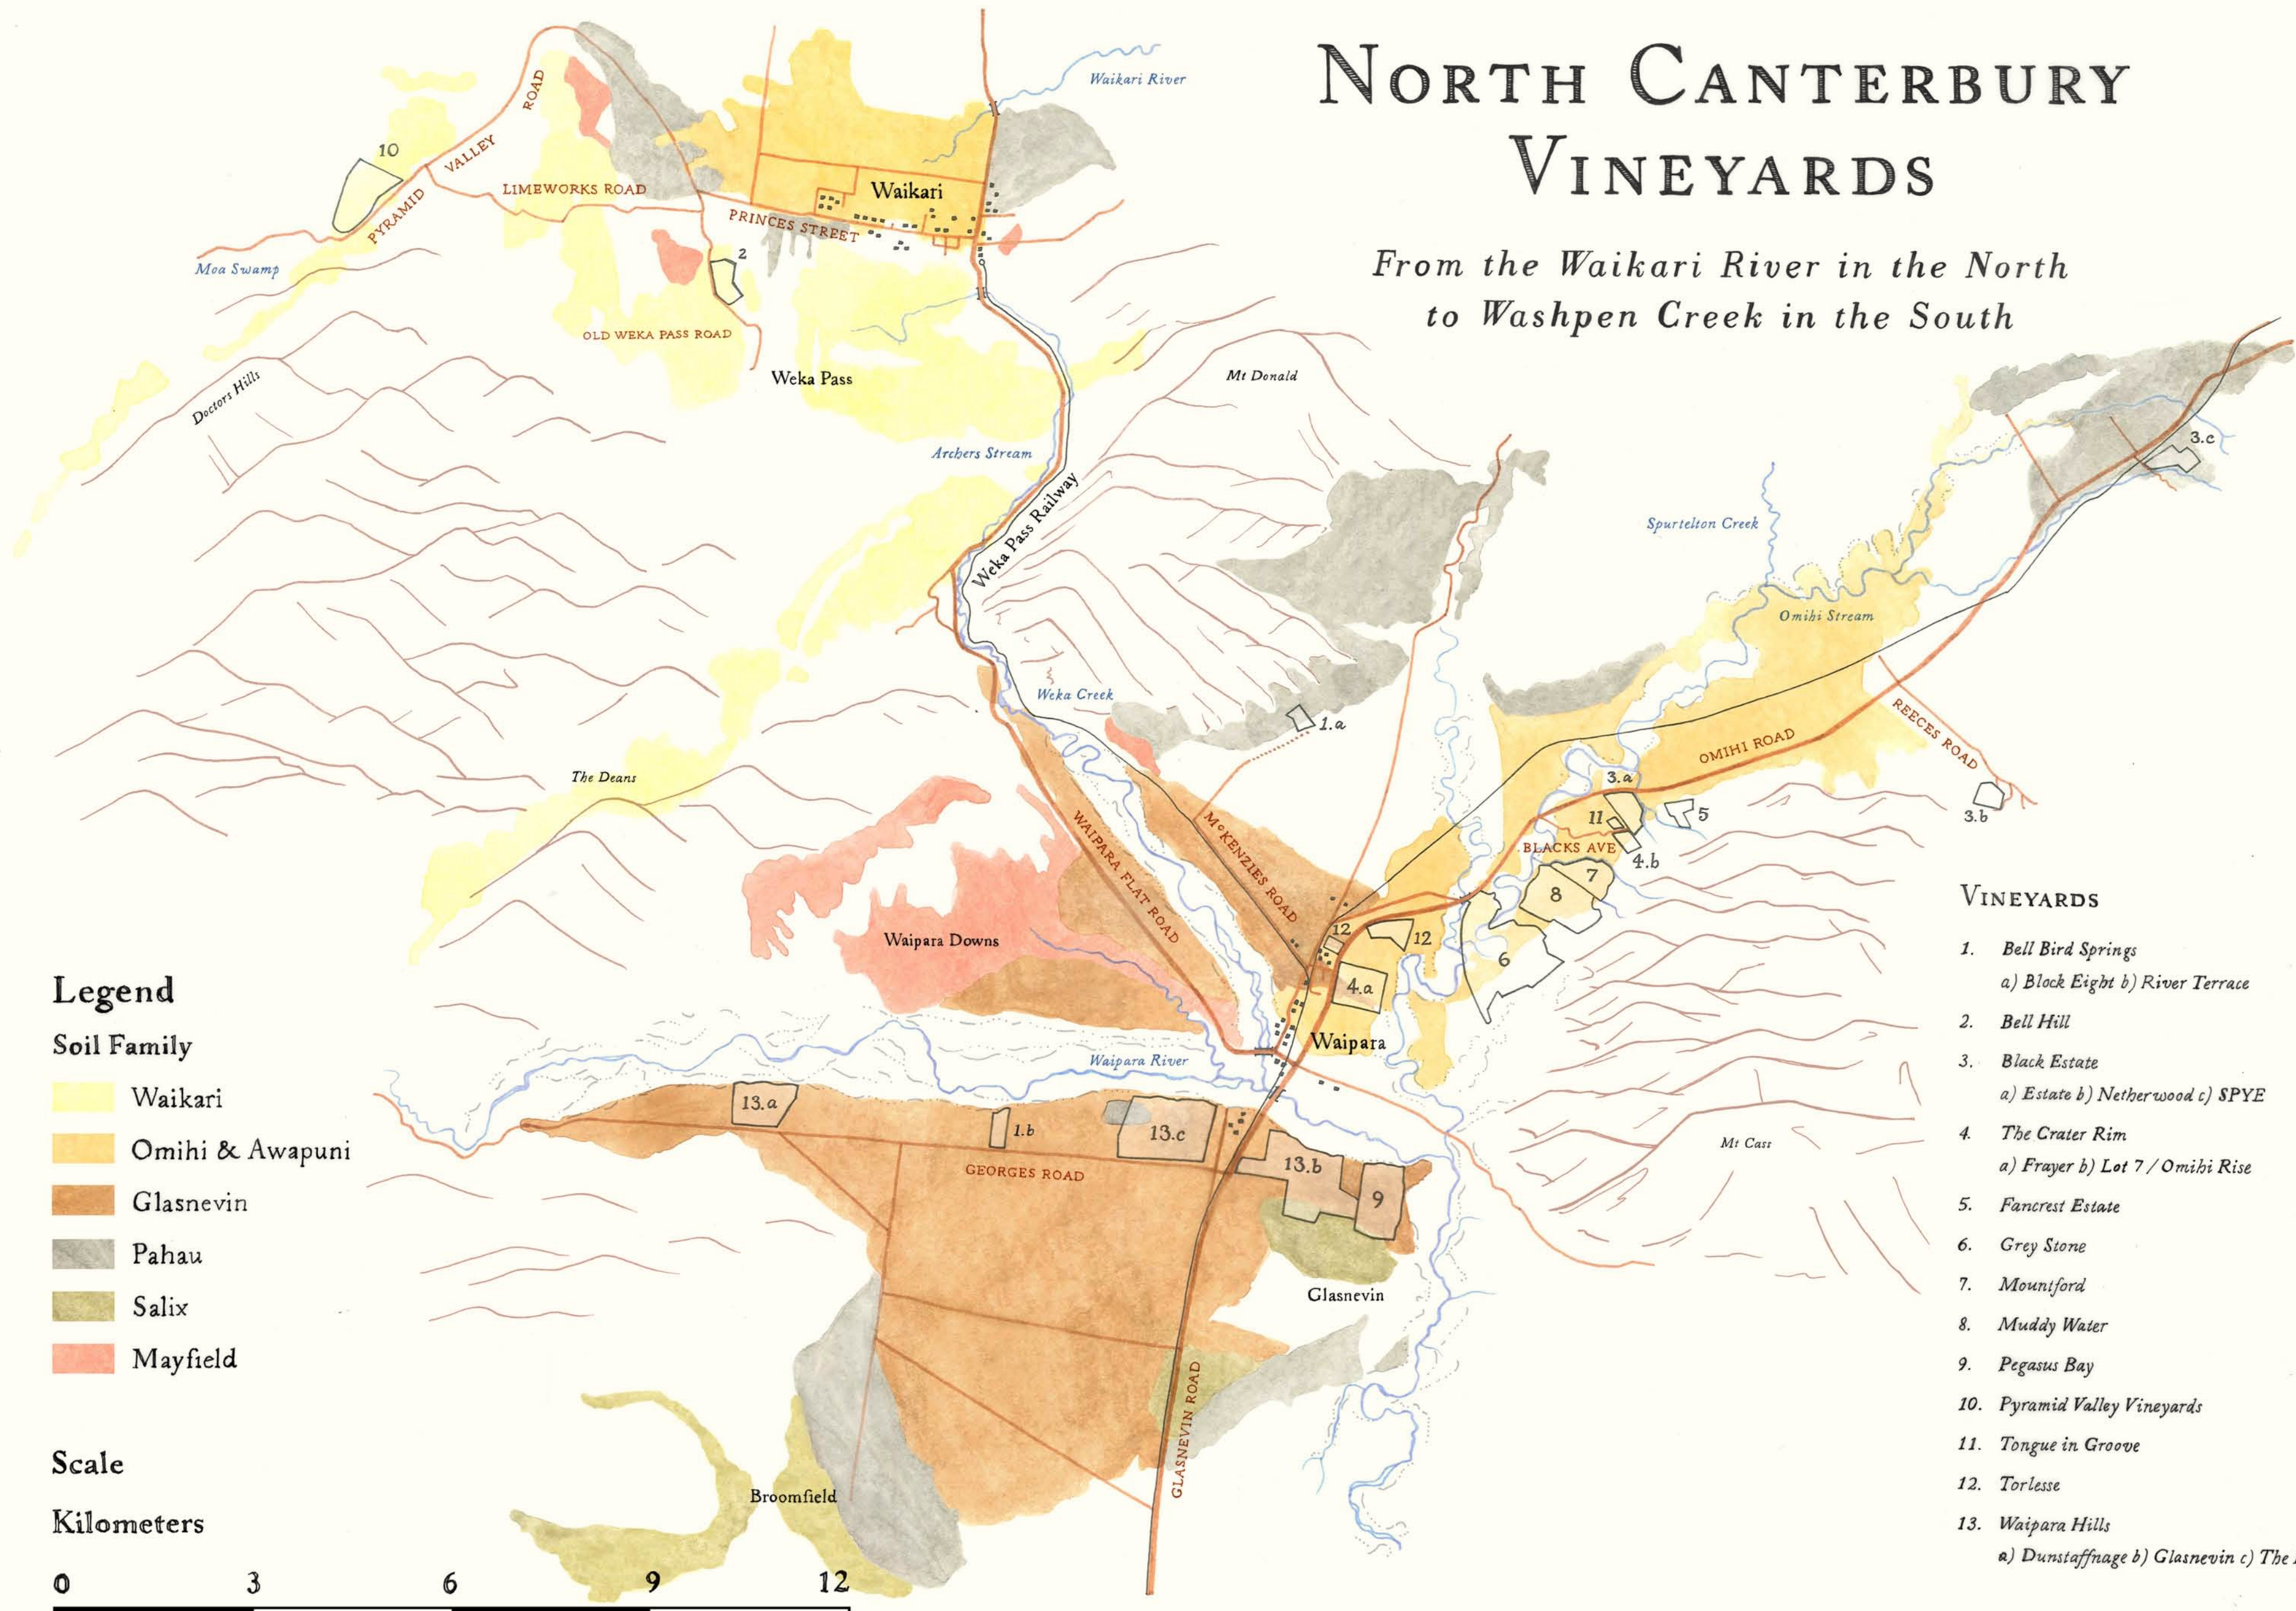

NORTH CANTERBURY VINEYARDS

From the Waikari River in the North to Washpen Creek in the South

VINEYARDS

1. Bell Bird Springs
a) Block Eight b) River Terrace
2. Bell Hill
3. Black Estate
a) Estate b) Netherwood c) SPYE
4. The Crater Rim
a) Frayer b) Lot 7 / Omihi Rise
5. Fancrest Estate
6. Grey Stone
7. Mountford
8. Muddy Water
9. Pegasus Bay
10. Pyramid Valley Vineyards
11. Tongue in Groove
12. Torlesse
13. Waipara Hills
a) Dunstaffnage b) Glasnevin c) The Mound

Legend

Soil Family

- Waikari
- Omihi & Awapuni
- Glasnevin
- Pahau
- Salix
- Mayfield

Scale

Kilometers